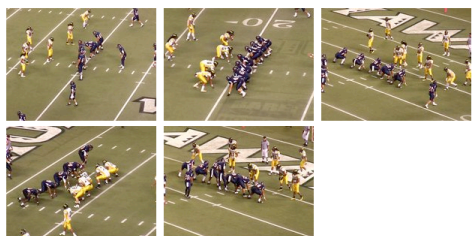

EXAMPLE PROFILE PAGE

2010 FOOTBALL - PLAYERS

MARCUS MARIOTA

Saint Louis

#8 • QB

Year: Senior

Height: 6'5

Weight: 190

College: Oregon (verbal)

PLAYER NEWS

STATS PROFILE VIDEOS CONTACT

PASSING

WEEK	OPP	CPI/AT	PCT	ATT/G	YDS	YDS/G	TD	INT
1	Roosevelt	9/14	64.3	--	187	--	3	0
2	Waialuae	14/20	70.0	--	184	--	4	1
3	Kahuku	25/44	56.8	--	282	--	1	1
4	Kamehameha	13/28	46.4	--	215	--	2	0
5	Damien	8/11	54.5	--	113	--	3	0
6	Punahou	11/16	68.8	--	143	--	2	1
7	Pac-Five	14/20	70.0	--	163	--	4	0
9	Iolani	15/19	78.9	--	177	--	3	0
10	Punahou	14/20	70.0	--	391	--	2	0
12	Kamehameha	10/18	55.6	--	163	--	3	1
15	Lanikai	17/19	89.5	--	349	--	2	1
18	Waialuae	17/23	73.9	--	230	--	3	0
	LEAGUE	83/132	62.9	18.9	1365	195.0	19	2
	SEASON	165/252	65.5	21.0	2597	216.4	32	5

2010 FOOTBALL - PLAYERS

MARCUS MARIOTA

Saint Louis

#8 • QB

Year: Senior

Height: 6'5

Weight: 190

College: Oregon (verbal)

PLAYER NEWS

STATS PROFILE VIDEOS CONTACT

ACCOLADES

2010 FOOTBALL - PLAYERS

MARCUS MARIOTA

Saint Louis

#8 • QB

Year: Senior

Height: 6'5

Weight: 190

College: Oregon (verbal)

PLAYER NEWS

STATS PROFILE VIDEOS CONTACT

2010 FOOTBALL - PLAYERS

MARCUS MARIOTA

Saint Louis

#8 • QB

Year: Senior

Height: 6'5

Weight: 190

College: Oregon (verbal)

PLAYER NEWS

STATS PROFILE VIDEOS CONTACT

School:

Contact Name:

Email:

Contact Telephone:

Comments: